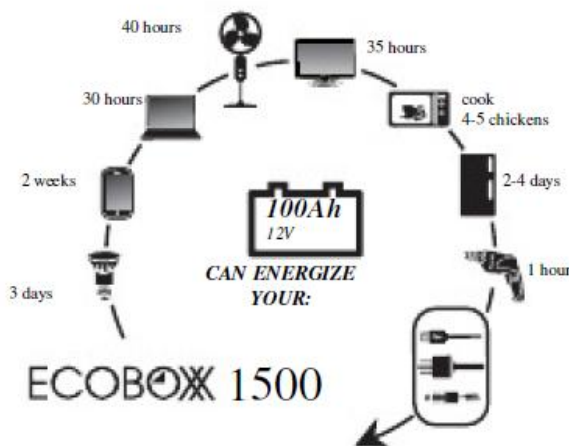

Operation details

Backup time	Up to 500 Hours
Solar Panel	2 x 65Wp
Power Storage	Portable power with chainable connection to the AGM battery from 100 to 300 Ah
Power Storage Protection	Over-charge/discharge Protection
Led Light port	12V DC jack output to connect led light
USB port	To charge phone, tablets, smart phones,
12V C port	For Audio system, Cigarette lighter socket, DC Fans etc.
AC PORT	2x230V AC socket 1500 W AC pure sine wave outlet

Application Area

Truelite solar power stations are revolutionary micro generation kits containing everything you need to set up a portable solar panel with ease. It is an ideal for offices, sheds, summer houses, beach huts, caravans, school, college, home and more. Designed to supplement mains power or offer independence from the grid, they offer an easy way to do it yourself solar power.